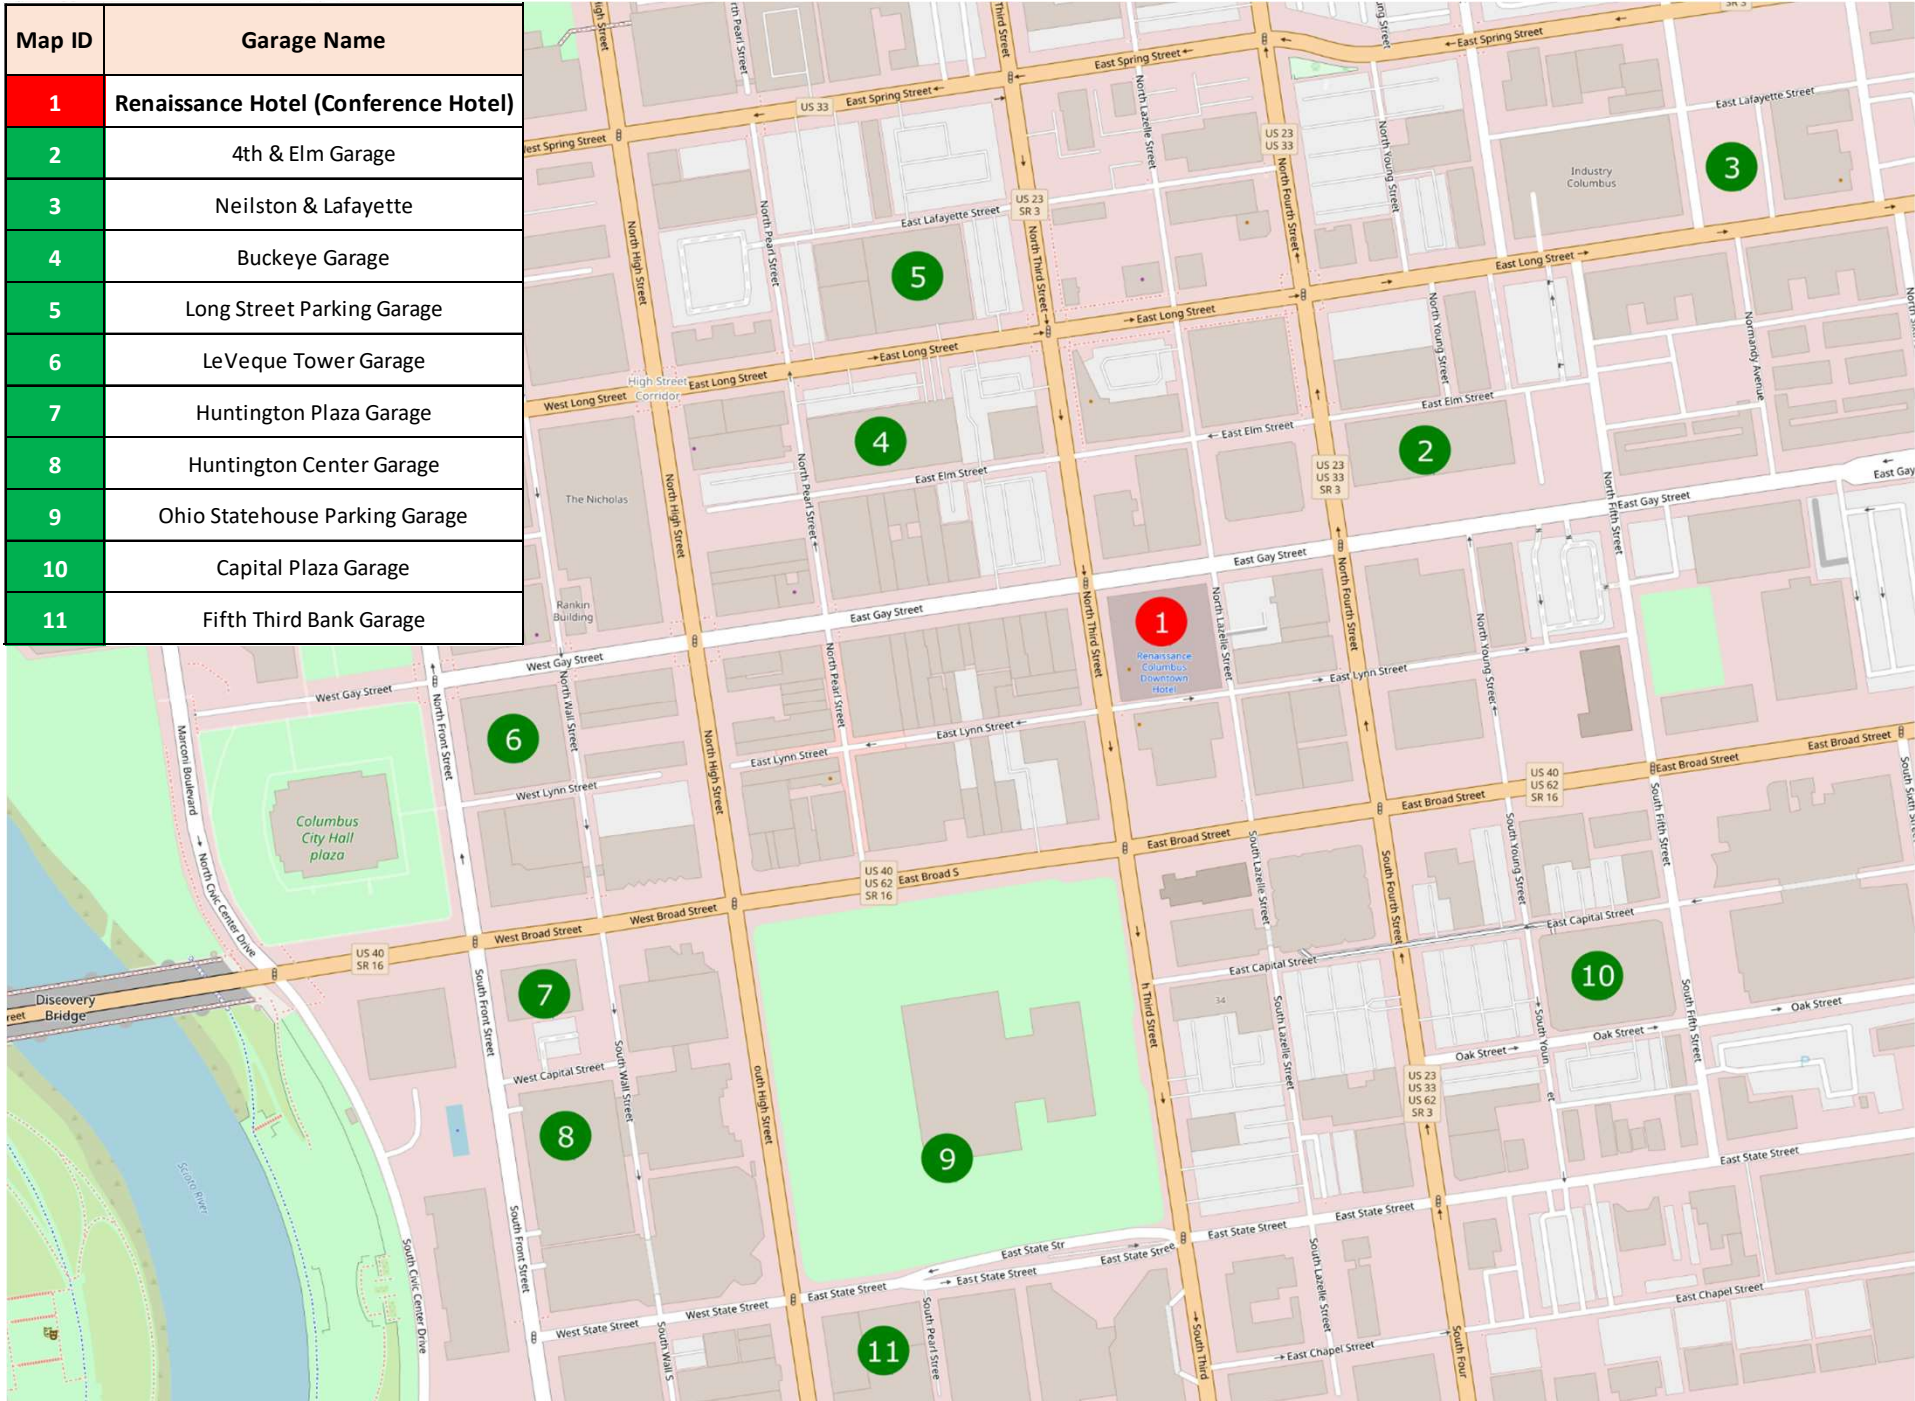

Downtown Columbus Parking Garages

Map ID	Garage Name
1	Renaissance Hotel (Conference Hotel)
2	4th & Elm Garage
3	Neilston & Lafayette
4	Buckeye Garage
5	Long Street Parking Garage
6	LeVeque Tower Garage
7	Huntington Plaza Garage
8	Huntington Center Garage
9	Ohio Statehouse Parking Garage
10	Capital Plaza Garage
11	Fifth Third Bank Garage